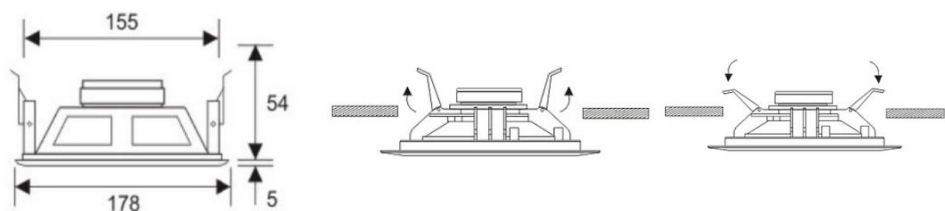

5" Waterproof Ceiling Speaker (3W-6W)

SP-56WF

Feature:

- Commercial waterproof in-ceiling speaker PA system music & paging.
- Ideal for SPA, washroom & bathroom background music system
- 5" full range waterproof PP driver unit.
- Rated Power 3W-6W at 100V.
- Line input 100V or 70V.
- IP55 waterproof rate.
- ABS enclosure and ABS grille in white.
- Installation: Flush mount in-ceiling by spring clip.

Specification:

Model	SP-56WF
Description	5" Waterproof Ceiling Loudspeaker
Rated Power Output	3W-6W at 100V
Line Input	100V or 70V
Frequency Response	180-14KHz
SPL(@1W/1m)	98dB
Speaker Unit	5" full range waterproof PP driver unit
IP Rate	IP55
Material/Color	ABS enclosure and ABS grille in White
Mounting Method	Flush mount in-ceiling by spring clip
Cutout Size	Φ155mm
Product Dimension	178(D)×59(H)mm
Net Weight	0.48KG/pcs

Dimension and Mounting:

Frequency Response & SPL: